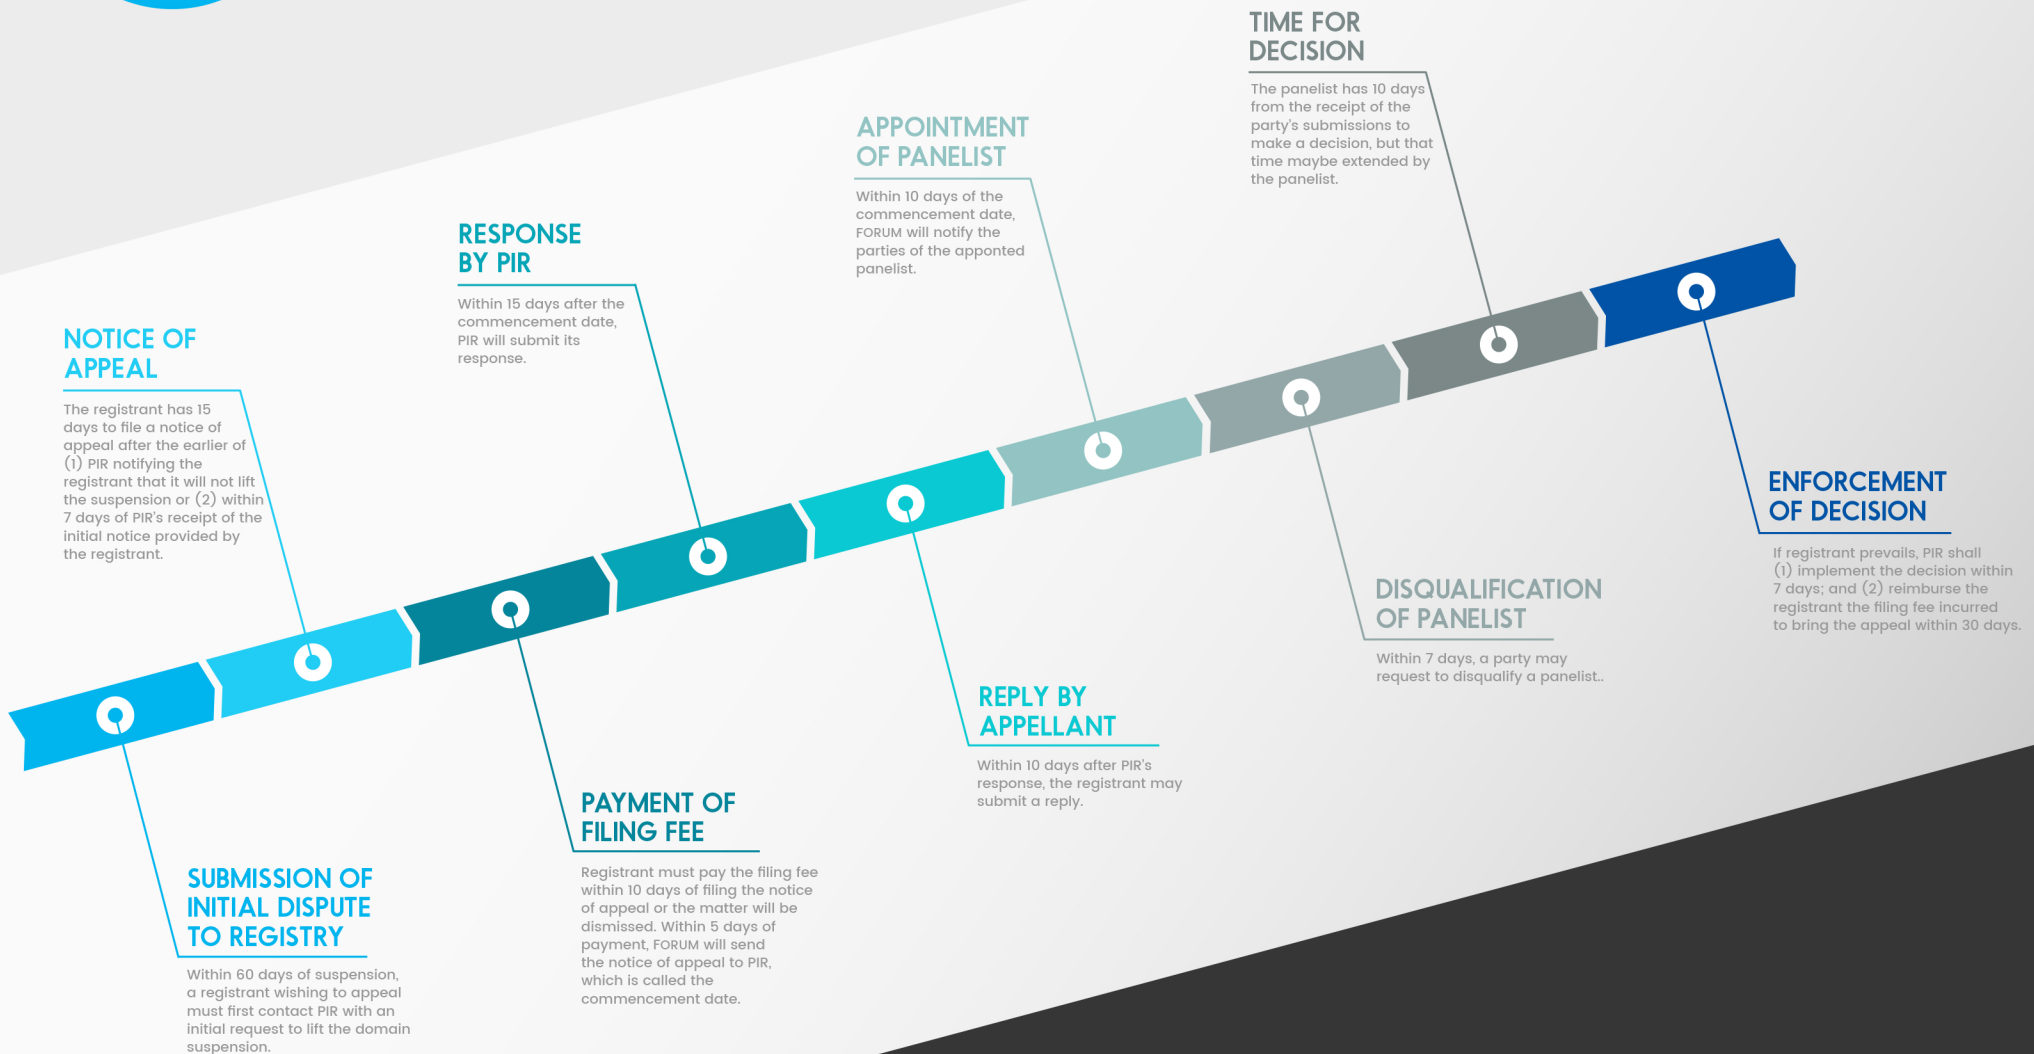

ANTI-ABUSE POLICY APPEAL PROCESS TIMELINE

For detailed Anti-Abuse Policy Appeal Process Rules and more information about submitting an appeal, please visit <https://thenew.org/org-people/about-pir/resources/>